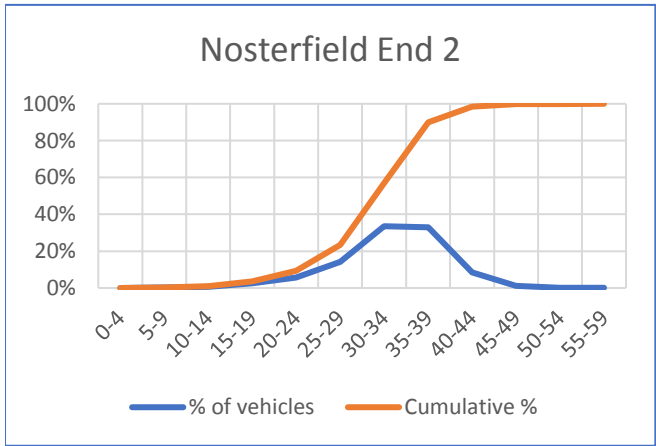

Location details

Blacksmith's Lane 1	Approaching Tee junction with Chuch Road from East
Nosterfield End 1	Next to #1-4 Nosterfield End looking West
Nosterfield End 2	Approaching Tee junction with Haverhill Road from East
Carsey Hill 1	Approaching Tee jcn. at Main Street looking up Carsey Hill
Carsey Hill 2	Approaching Tee jcn. at Main Street looking up New Road

12 - 16 May 2018	
Total number of vehicles:	1284
No. above speed limit:	557
Maximum recorded speed:	48

17 - 20 May 2018	
Total number of vehicles:	1166
No. above speed limit:	133
Maximum recorded speed:	53

21 - 24 May 2018	
Total number of vehicles:	3470
No. above speed limit:	347
Maximum recorded speed:	58

Carsey Hill 2

25 May - 4 June 18	
Total number of vehicles:	2966
No. above speed limit:	331
Maximum recorded speed:	58