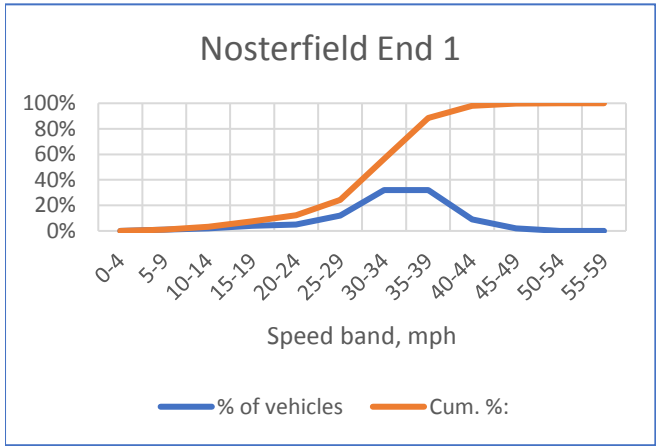

Location details

Blacksmith's Lane 1	Approaching Tee junction with Chuch Road from East
Nosterfield End 1	Next to #1-4 Nosterfield End looking West
Nosterfield End 2	Approaching Tee junction with Haverhill Road from East
Carsey Hill 1	Approaching Tee jcn. at Main Street looking up Carsey Hill
Carsey Hill 2	Approaching Tee jcn. at Main Street looking up New Road

12 - 16 May 2018	
Total number of vehicles:	1284
No. above speed limit:	557
Maximum recorded speed:	48

17 - 20 May 2018	
Total number of vehicles:	1166
No. above speed limit:	133
Maximum recorded speed:	53