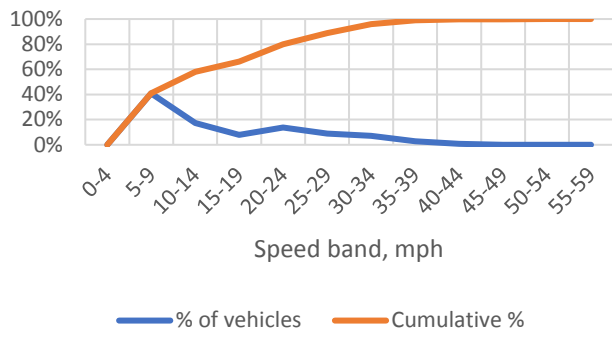

12 - 16 May 2018	
Total number of vehicles:	1284
No. above speed limit:	557
Maximum recorded speed:	48

17 - 20 May 2018	
Total number of vehicles:	1166
No. above speed limit:	133
Maximum recorded speed:	53

21 - 24 May 2018	
Total number of vehicles:	3470
No. above speed limit:	347
Maximum recorded speed:	58

Carsey Hill 2

25 May - 4 June 18	
Total number of vehicles:	2966
No. above speed limit:	331
Maximum recorded speed:	58