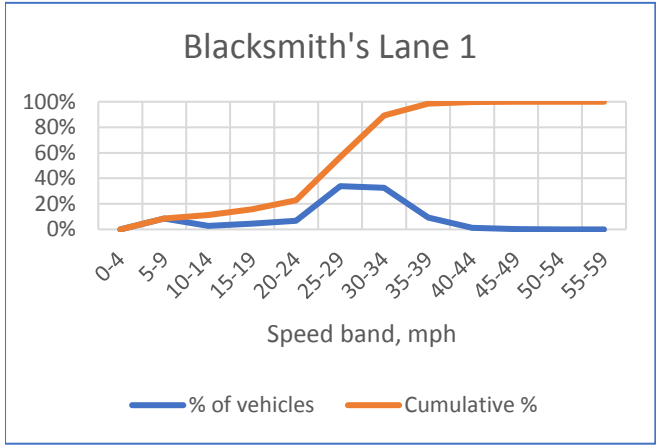

12 - 16 May 2018	
Total number of vehicles:	1284
No. above speed limit:	557
Maximum recorded speed:	48

17 - 20 May 2018	
Total number of vehicles:	1166
No. above speed limit:	133
Maximum recorded speed:	53